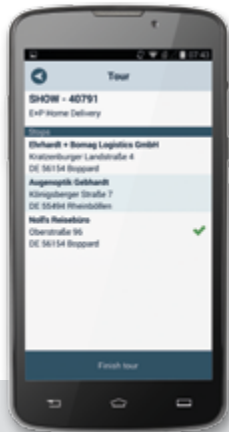

THE FUNCTIONS AT A GLANCE:

- Tracking&Tracing
- Real-time synchronization
- Offline function
- Signature function
- Navigation
- Digital document creation
- Documentation of breakage and defective goods
- Photo documentation
- Optimized and encrypted data transmission

Available in the Google® Play Store